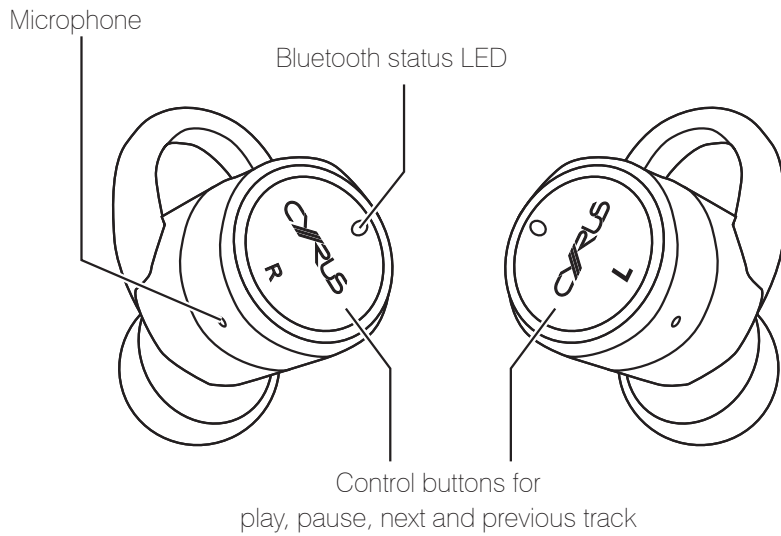

soundBuds Specifications

Bluetooth V4.2 HFP V1.7, HSP V1.2
A2DP V1.3 ACRCP V1.6

Range up to 10m in free air

Standby time approximately 80 hours

Light weight, only 4.5g per ear

Talk time approximately 3 hours

Charging case incorporates a 400mAh battery for up to 3 x re-charges

Playing time up to 3 hours playing time
(depending on volume and music content)

Built-in microphone for hands-free calls

Water resistant (IPX5 rating)

Cyrus audio products are designed and supported at our headquarters in Cambridgeshire, England.