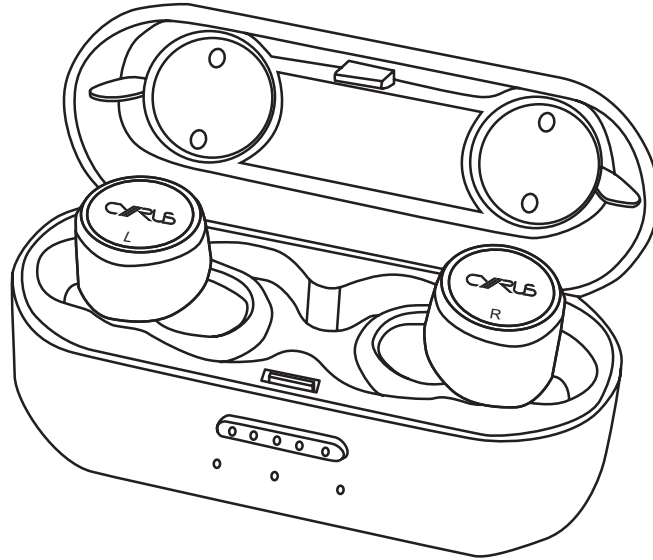

soundBuds

Lightweight, wireless in-ear sport earphones with charging case

Product Information:

soundBuds are the perfect partner for anyone who enjoys music at the gym, outdoors, running, cycling, in fact any activity you might get up to. With no cabling or external controls, your movement is not compromised in any way thanks to Bluetooth and True Wireless Stereo connectivity. With a clever soft hook system, the soundBuds fit securely, but comfortably into the ears. Three interchangeable sizes ensure you get the best fit. No matter how active you are, soundBuds stay locked in your ears.

And because it's Cyrus you know that soundBuds have been tuned for superior audio, with extra definition and detail helping to provide another level of musical motivation.

Stay mobile with the compact storage case. This stores your soundBuds safely whilst charging them from the built-in battery, giving you up to 8 hours cumulative play time until you need to find a power source.

The engineering challenge was to design a product that was light enough not to hinder the wearer in any way, whilst providing outstanding audio performance. To that end, soundBuds use a small 5.8mm double layer polymer speaker driver with the most powerful Neodymium magnets available.

The soft hoops of the soundBuds twist gently to give a secure but comfortable fit in your ears. Perfect for the active listener. Three size options are supplied to optimise for variations in ear sizes. To remove just un-twist.